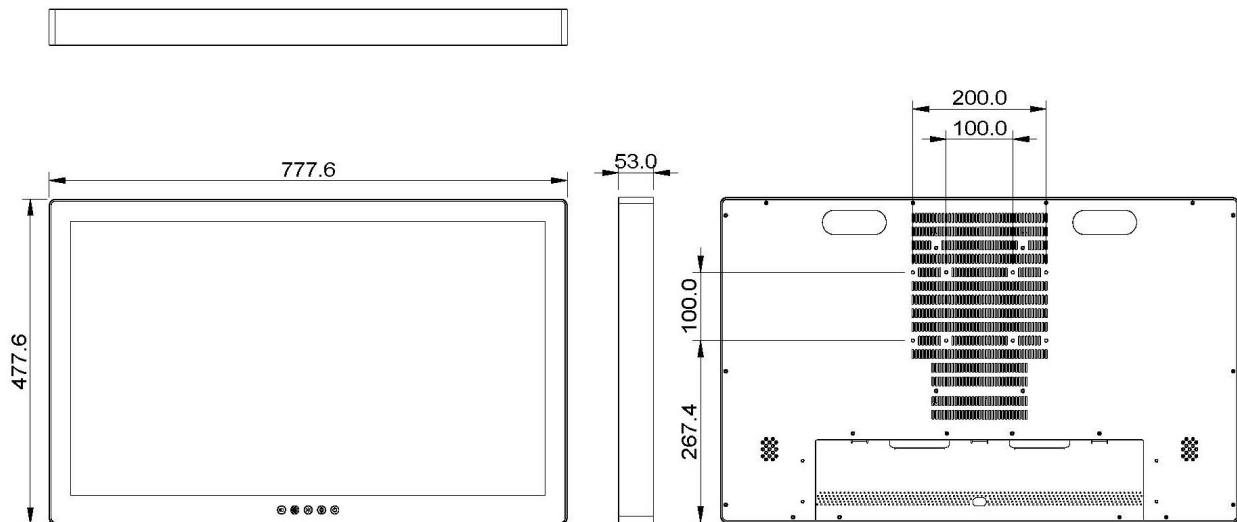

### Display

Size	32" LCD
Resolution	3840 x 2160
Luminance	350 nits
View Angle	178°(H)/178°(V)
Contrast Ratio	1000:1
Back Light Life Time	30,000 Hours
Touch Screen	Capacitive Multi-Touch

### I/O

USB	USB 3.1 Type-C x 1, USB 3.1 Type-A x 2, USB 2.0 x 2
Serial Port	Isolated RS-232 x2(optional)
Ethernet	Gigabit LAN x2
Audio	Mic, Line out
Video In	HDMI x1
Video Out	Display Port 1.2 x1, HDMI 2.0 x1, USB 3.1 Type-C x1

### Mechanical and Environmental

Power Consumption	Full loading : 80 Watts
Operating Temperature	0°C ~ 35°C(32°F ~ 95°F)
Storage Temperature	-20°C ~ 60°C(-4°F ~ 140°F)
Mounting	VESA 100mm
Degree of Protection	IP54 in the front, IPX1 in the back
Dimension	778 x 478 x 53 mm
Package Size	910 x 618 x 220 mm
Gross Weight	17.5 kg (38.58 lb)
Net Weight	14.5 kg (31.96 lb)
Certifications	CE: EN 60601-1-2:2015(V4.0), EN 60601-1:2006/A1:2013(V3.1) FCC: Part 18 Class B UL: ANSI/AAMI ES60601-1:2012 (V3.1) cUL: CAN/CSA-C22.2 No. 60601-1:2014 (V3.1)

### Dimension / Unit: mm