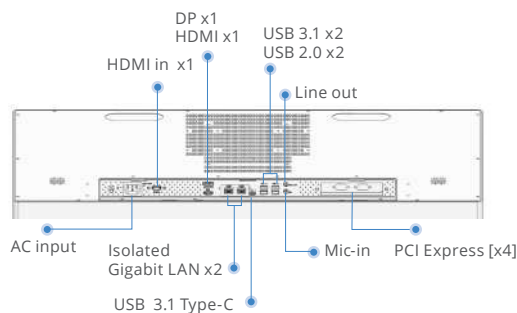

# ACCEL-A3202

32" 4K UHD Smart View AMD Ryzen Embedded V1000 Multi-Touch Surgical Station

### I/O

USB	USB 3.1 Type-C x 1, USB 3.1 Type-A x 2, USB 2.0 x 2
Serial Port	Isolated RS-232 x2(optional)
Ethernet	Gigabit LAN x2
Audio	Mic, Line out
Video In	HDMI x1
Video Out	Display Port 1.2 x1, HDMI 2.0 x1, USB 3.1 Type-C x1