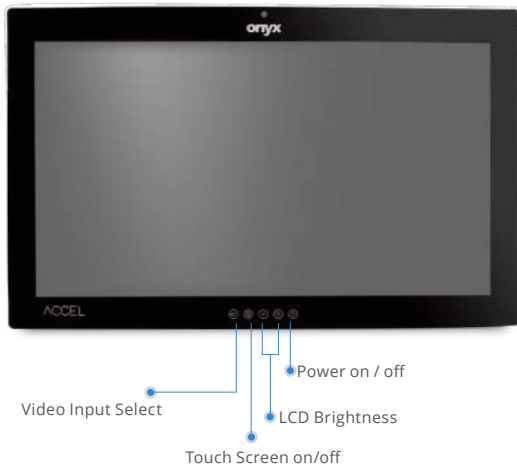

## Operating Room Solution

# ACCEL-A3202

32" 4K UHD Smart View AMD Ryzen Embedded V1000 Multi-Touch Surgical Station

## Features

- AMD Ryzen Embedded V1605B Quad Core up to 3.6GHz
- Supports ECC / Non-ECC DDR4 SODIMM up to 32GB
- 32" UHD 3840x2160 350-nit High Contrast LCD
- Capacitive Multi-Touch Screen
- 5 Programmable Smart Function Keys with Dual Colors LED Status Indication
- PCI Express[x4] x1
- Support 3x 4K monitors with Display Port 1.2 x1 & HDMI 2.0 x1 & USB 3.1 Type-C
- 100V to 240V AC Input

### Display

Size	32" LCD
Resolution	3840 x 2160
Luminance	350 nits
View Angle	178°(H)/178°(V)
Contrast Ratio	1000:1
Back Light Life Time	30,000 Hours
Touch Screen	Capacitive Multi-Touch