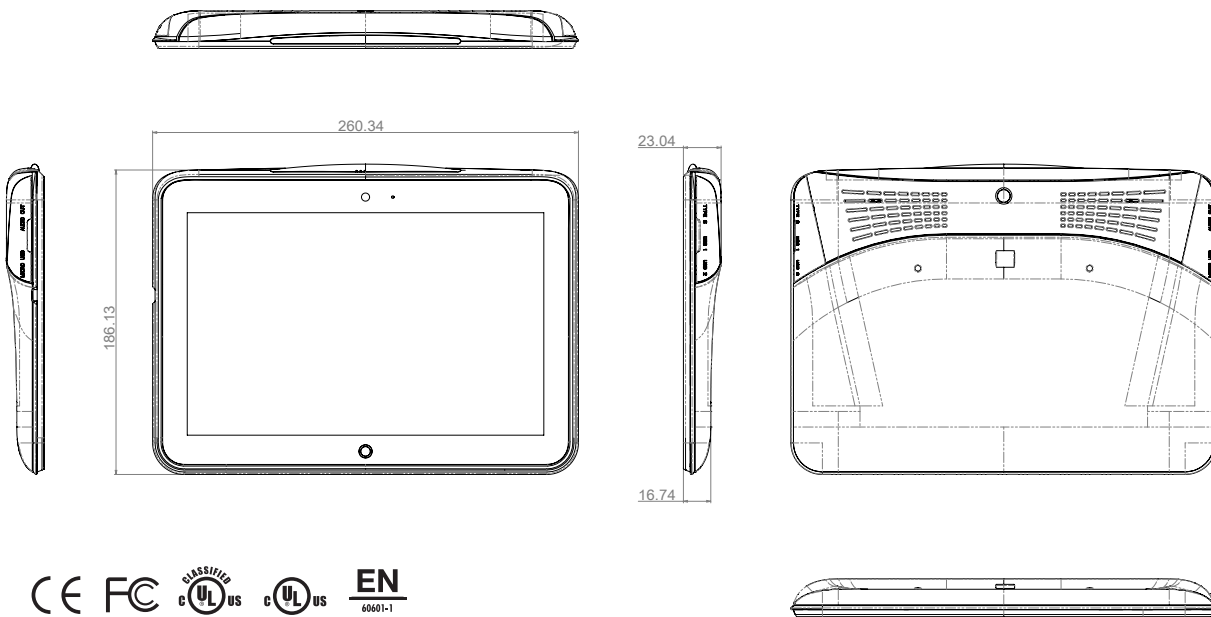

Display

Display Size	10.1" 16:10 Wide Screen LED Panel
Resolution	FHD 1920 x 1200
Max. Colors	16.7 M
Contrast Ratio	800:1
Luminance (cd/m2)	300 nits

I/O

USB	USB 3.0 (Type-A) x1	N/A
Audio Out / Mic In	3.5 mm Combo Audio Jack x1	
Video Out	Micro HDMI x1 (Optional)	
DC-In	x1	

Battery Pack

Battery Type	Li-ion
Battery Capacity	4090 mAh (46.62 Wh)
Battery Run Time	Approx. 8 hrs

Mechanical and Environmental

VESA	VESA 75 via cradle
Operating Temperature	0° C ~ 40° C (32° F ~ 104° F)
Storage Temperature	-20° C ~ 60° C (-4° F ~ 140° F)
Storage Humidity	10%~95%@40°C, non-condensing
Dimension	260 (W) x 186 (H) x 23 (D) mm
Packing Size	310 x 220 x 110 mm
Gross Weight	2 kg (4.4 lb)
Net Weight	Approx. 1 kg (2.2 lb)
Certifications	CE: EN 60601-1-2:2015(V4.0), EN 60601-1:2006/A1:2013(V3.1) EN 300 328(V2.1.1), EN 301 893 (V2.1.1) FCC: Part 18 Class B, Part 15 C/E UL: ANSI/AAMI ES60601-1:2012 (V3.1) cUL: CAN/CSA-C22.2 No. 60601-1:2014 (V3.1)

Dimensions / Unit: mm

Ordering Information

- » ONYX-MD101ST-A1-1010
10.1" FHD 300nits, Gorilla PCT, Cherry Trail Z8350, 4G RAM, 128G eMMC, Dual Camera, WiFi/BT, Battery, Adapter; but without OS.
- » ONYX-MD101ST-A1-1011
10.1" FHD 300nits, Gorilla PCT, Cherry Trail Z8350, 4G RAM, 128G eMMC, Dual Camera, WiFi/BT, Battery, Adapter, Android ,but without:Audio Jack.