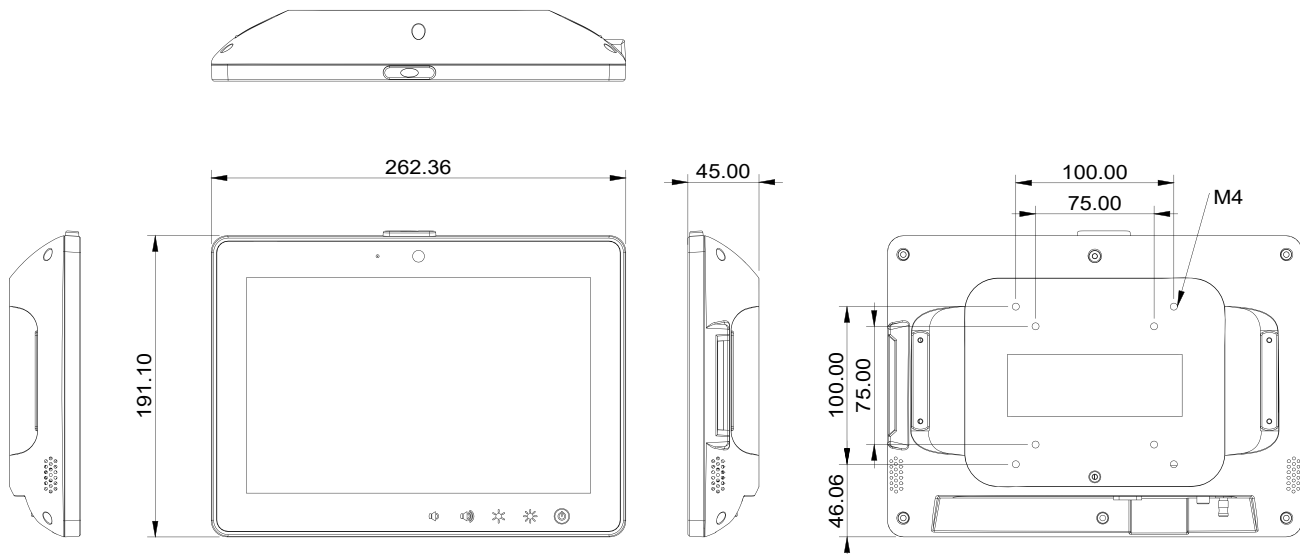

10.1" Fanless Android Bedside Infotainment Touch Terminal

Dimension / Unit: mm

Ordering Information

- › ONYX-BE102R-P01-A1-0201
  RISC Beside Terminal.RK3288.10.1".C-TS.2GB RAM.16GB eMMC.Camera.POE.Android 6.x
- › ONYX-BE102R-P01-A1-0202
  RISC Beside Terminal.RK3288.10.1".C-TS.2GB RAM.16GB eMMC.POE.Android 6.x

Optional Accessories

- › 1757306039
  Medical Adapter.60W.12V/5A
- › OPM-T018-A1