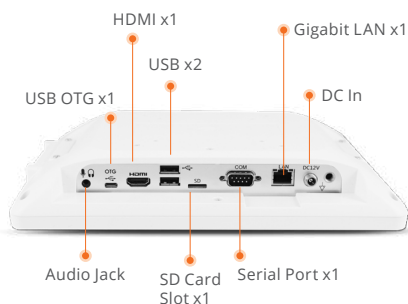

ONYX-BE102R

10.1" Fanless Android Bedside Infotainment Touch Terminal

Features

- Rockchip RK3288 Processor
- Android 6.0
- 10.1" Wide Color TFT LCD Touch Terminal
- PCT with Multi-Touch support
- Intuitive Front Access Function Keys
- IP65 Waterproof in front
- Optional VOIP Phone, Webcam and RFID
- EN 60601-1, UL 60601-1

Specifications

Main Specifications

Processor	Rockchip RK3288 ARM Cortex A17 QC 1.6GHz
System Memory	DDR3L 2GB
Expansion Interface	Mini PCIe Slot x 1
Storage Disk Drive	16GB eMMC
Security	13.56MHz RFID Reader (optional)
Wireless Communication	802.11 ac + BT 4.1
Speaker	2W x2
Camera	5 Megapixels
Function Key	Power, Speaker Volume Up/Down, LCD Brightness Up/Down
Power Requirement	DC 12V / Power over Ethernet
OS Support	Android 6.0

Display

Size / Type	10.1" LCD (16:9) Color TFT LCD
Max. Resolution	1280 x 800
Luminance(cd/m2)(TYP)	400 nits
Max. Colors	16.7 M
Viewing Angle	170°(H)/170°(V)
Contrast Ratio	800:1
Touch Screen	Projected Capacitive Touch

I/O

USB	USB 2.0 (Type-A) x2
Serial Port	RS-232 x1 (Optional)
Ethernet	Gigabit LAN x1 (Support Power over Ethernet)
Audio	3.5mm Phone Jack x1 (Optional)
Video	HDMI Out x1 (Optional)
SD Card Slot	Micro SD x1 (Optional)
DC-In	DC-In Jack x1