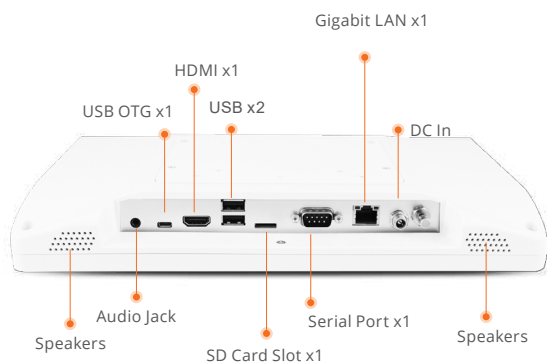

ONYX-BE122R

11.6" Fanless Android Bedside Infotainment Touch Terminal

Features

- Rockchip RK3288 Processor
- Android 6.0
- 11.6" Wide Color TFT LCD Touch Terminal
- PCT with Multi-Touch support
- Intuitive Front Access Function Keys
- IP65 Waterproof in front
- Optional VOIP Phone, Webcam and RFID
- EN 60601-1, UL 60601-1

Specifications

Main Specifications

Processor	Rockchip RK3288 ARM Cortex-A17 QC 1.6GHz
System Memory	DDR3L 2GB
Expansion Interface	Mini PCIe Slot x 1
Storage Disk Drive	16/64GB eMMC
Wireless Communication	802.11 ac + BT 4.1
Speaker	2W x2
Camera	5 Megapixels
Security	13.56MHz RFID Reader (Optional)
Function Key	Power, Volume Up/Down, Brightness Up/Down,
Power Requirement	DC 12V / Power Over Ethernet
OS Support	Android 6.0

Display

Size / Type	11.6" (16:9) Color TFT LCD
Max. Resolution	1366 x 768 HD
Luminance(cd/m2)(TYP)	250 nits
Max. Colors	16.7 M
Viewing Angle	90°(H)/60°(V)
Contrast Ratio	500:1
Touch Screen	Projected Capacitive Touch

I/O

USB	USB 2.0 (Type-A) x2
Serial Port	RS-232 x1 (Optional)
Ethernet	Gigabit LAN x1 (Support Power over Ethernet)
Audio	3.5mm Phone Jack x1 (Optional)
Video	HDMI Out x1 (Optional)
SD Card Slot	Micro SD x1 (Optional)
DC-In	DC-In Jack x1