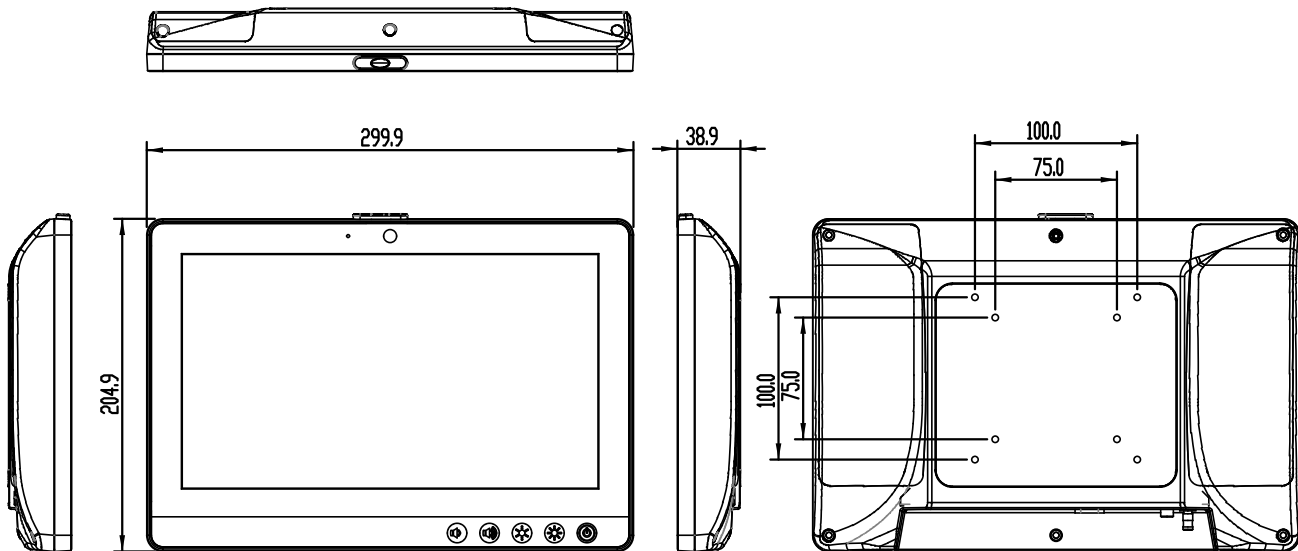

11.6" Fanless Android Bedside Infotainment Touch Terminal

Dimension / Unit: mm

Ordering Information

- » ONYX-BE122R-P01-A1-0201
  RISC Beside Terminal.RK3288.11.6".C-TS.2GB RAM.16GB eMMC.Camera.POE.Android 6.x
- » ONYX-BE122R-P01-A1-0202
  RISC Beside Terminal.RK3288.11.6".C-TS.2GB RAM.16GB eMMC.POE.Android 6.x

Optional Accessories

- » 1757306039
  Medical Adapter.60W.12V/5A
- » OPM-T018-A1
  VoIP Handset w/o keypads